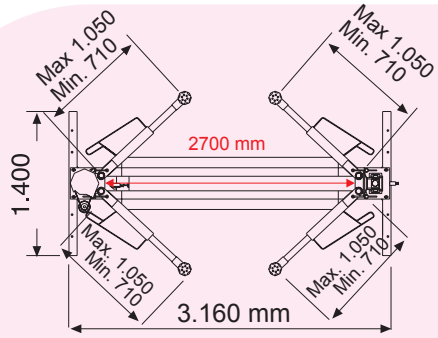

CASCOS

LIFTING PROFESSIONALS

2 POST LIFTS

C3.2

Ref.				
13120E	3.200 Kg.	580 Kg.	400/230V - 3.7kW	45"

RELIABLE **SOLID** **NON DEFORMABLE**

SlenderTec™
Super Strength Column Made in Germany

Ours special profiles **SlenderTec™** Super Strength Column Made in Germany allows us to manufacture extremely **resistant** and **less bulky posts**.

Maximum load APPROVED

In any position!

CASCOS lifts, against the others from our main competitors, can lift the **maximum load at:**

- Any opening angle..
- Arm extension..

Chain driver transmission **integrated on the solid base**