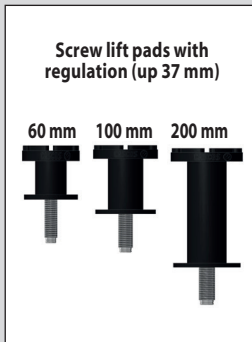

- Rubber protections on post for safe door opening.
- Spindle protection

Accessories

Clip system pads

Double spindle

Lift pads

Magnetic holder for tools

Magnetic air Kit

Integrated power plug (Assembled in factory)