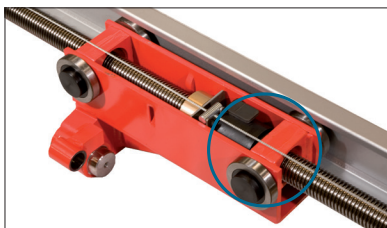

CASCOS

LIFTING PROFESSIONALS

2 POST LIFTS

C3.2

Ref.				
13120E	3.200 Kg.	580 Kg.	400/230V - 3.7kW	45"

RELIABLE **SOLID** **NON DEFORMABLE**

SlenderTec™
Super Strength Column Made in Germany

Ours special profiles **SlenderTec™** Super Strength Column Made in Germany allows us to manufacture extremely **resistant** and **less bulky posts**.

Reversibility

✓ Exclusive details

Our locking mechanism, via spindle as opposed to the cog style, allows for far **greater choice of positioning for the operator**.

Maximum reliability, mechanical and electrical.

Maximum load APPROVED

In any position!

CASCOS lifts, against the others from our main competitors, can lift the **maximum load at:**

- Any opening angle..
- Arm extension..

Chain driver transmission **integrated on the solid base**

High quality guided steel bearings offer **longer durability** than nylon guides.

The biggest diameter spindle on the market and high quality nuts offer:

- Less wear.
- Longer lasting life.

• Tool trays.