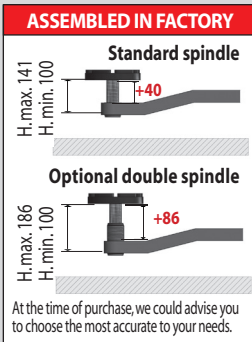

High quality guided steel bearings offer **longer durability** than nylon guides.

The biggest diameter spindle on the market and high quality nuts offer:

- Less wear.
- Longer lasting life.

• Tool trays.

- Rubber protections on post for safe door opening.
- Spindle protection

Accessories

Clip system pads

Double spindle

Lift pads

Magnetic holder for tools

Magnetic air Kit

Integrated power plug (Assembled in factory)