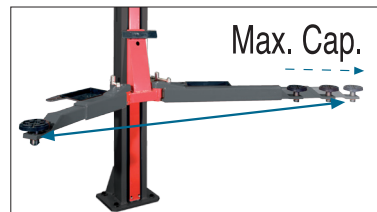

CASCOS

LIFTING PROFESSIONALS

2 POST LIFTS

C3.2

Ref.				
13120E	3.200 Kg.	580 Kg.	400/230V - 3.7kW	45"

RELIABLE **SOLID** **NON DEFORMABLE**

SlenderTec™
Super Strength Column Made in Germany

Ours special profiles **SlenderTec™** Super Strength Column Made in Germany allows us to manufacture extremely **resistant** and **less bulky posts**.

Reversibility

✓ Exclusive details

Our locking mechanism, via spindle as opposed to the cog style, allows for far **greater choice of positioning for the operator**.

Maximum reliability, mechanical and electrical.

Maximum load APPROVED

In any position!

CASCOS lifts, against the others from our main competitors, can lift the **maximum load at:**

- Any opening angle..
- Arm extension..

Chain driver transmission **integrated on the solid base**