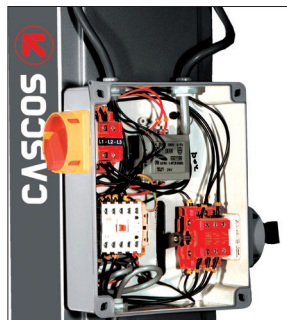

CASCOS

LIFTING PROFESSIONALS

2 POST LIFTS

C3.2

Ref.				
13120E	3.200 Kg.	580 Kg.	400/230V - 3.7kW	45"

RELIABLE **SOLID** **NON DEFORMABLE**

SlenderTec™
Super Strength Column Made in Germany

Ours special profiles **SlenderTec™** Super Strength Column Made in Germany allows us to manufacture extremely **resistant** and **less bulky posts**.

Reversibility

✓ Exclusive details

Our locking mechanism, via spindle as opposed to the cog style, allows for far **greater choice of positioning for the operator**.

Maximum reliability, mechanical and electrical.

Maximum load APPROVED

In any position!

CASCOS lifts, against the others from our main competitors, can lift the **maximum load at:**

- Any opening angle..
- Arm extension..

Chain driver transmission **integrated on the solid base**