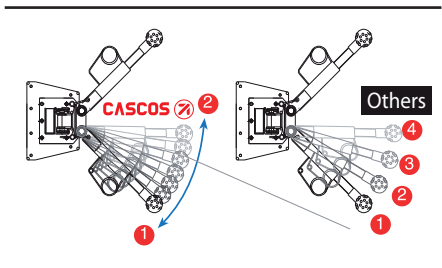

CASCOS

LIFTING PROFESSIONALS

2 POST LIFTS

C3.2

Ref.				
13120E	3.200 Kg.	580 Kg.	400/230V - 3.7kW	45"

RELIABLE **SOLID** **NON DEFORMABLE**

SlenderTec™
Super Strength Column Made in Germany

Ours special profiles **SlenderTec™** Super Strength Column Made in Germany allows us to manufacture extremely **resistant** and **less bulky posts**.

Reversibility

✓ Exclusive details

Our locking mechanism, via spindle as opposed to the cog style, allows for far **greater choice of positioning for the operator**.

Maximum reliability, mechanical and electrical.

Maximum load APPROVED

In any position!

CASCOS lifts, against the others from our main competitors, can lift the **maximum load at:**

- Any opening angle..
- Arm extension..

Chain driver transmission **integrated on the solid base**