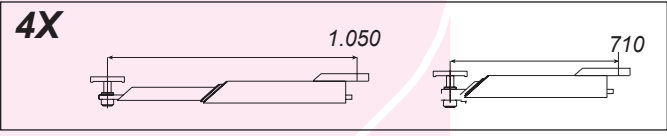

CASCOS

LIFTING PROFESSIONALS

2 POST LIFTS

C3.2

Ref.				
13120E	3.200 Kg.	580 Kg.	400/230V - 3.7kW	45"

RELIABLE **SOLID** **NON DEFORMABLE**

SlenderTec™
Super Strength Column Made in Germany

Ours special profiles **SlenderTec™** Super Strength Column Made in Germany allows us to manufacture extremely **resistant** and **less bulky posts**.

Maximum load APPROVED

In any position!

CASCOS lifts, against the others from our main competitors, can lift the **maximum load at:**

- Any opening angle..
- Arm extension..

Chain driver transmission **integrated on the solid base**