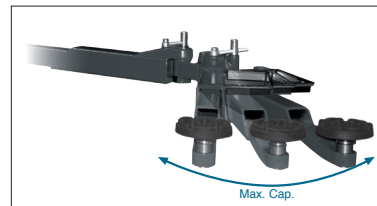

CASCOS

LIFTING PROFESSIONALS

2 POST LIFTS

C3.2

Ref.				
13120E	3.200 Kg.	580 Kg.	400/230V - 3.7kW	45"

RELIABLE **SOLID** **NON DEFORMABLE**

SlenderTec™
Super Strength Column Made in Germany

Ours special profiles **SlenderTec™** Super Strength Column Made in Germany allows us to manufacture extremely **resistant** and **less bulky posts**.

Reversibility

✓ Exclusive details

Our locking mechanism, via spindle as opposed to the cog style, allows for far **greater choice of positioning for the operator**.

Maximum reliability, mechanical and electrical.

Maximum load APPROVED

In any position!

CASCOS lifts, against the others from our main competitors, can lift the **maximum load at:**

- Any opening angle..
- Arm extension..

Chain driver transmission **integrated on the solid base**