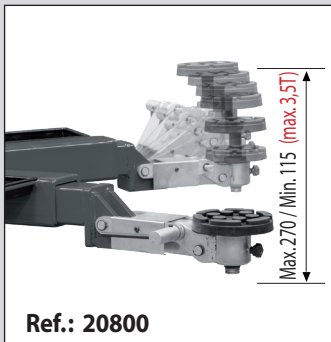

Accessories

Clip system pads