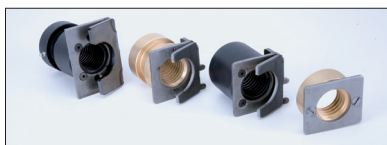

CASCOS

LIFTING PROFESSIONALS

2 POST LIFTS

C3.2

Ref.				
13120E	3.200 Kg.	580 Kg.	400/230V - 3.7kW	45"

RELIABLE **SOLID** **NON DEFORMABLE**

SlenderTec™
Super Strength Column Made in Germany

Ours special profiles **SlenderTec™** Super Strength Column Made in Germany allows us to manufacture extremely **resistant** and **less bulky posts**.

Maximum load APPROVED

In any position!

CASCOS lifts, against the others from our main competitors, can lift the **maximum load at:**

- Any opening angle..
- Arm extension..

Chain driver transmission **integrated on the solid base**

High quality guided steel bearings offer **longer durability** than nylon guides.

The biggest diameter spindle on the market and high quality nuts offer:

- Less wear.
- Longer lasting life.

• Tool trays.