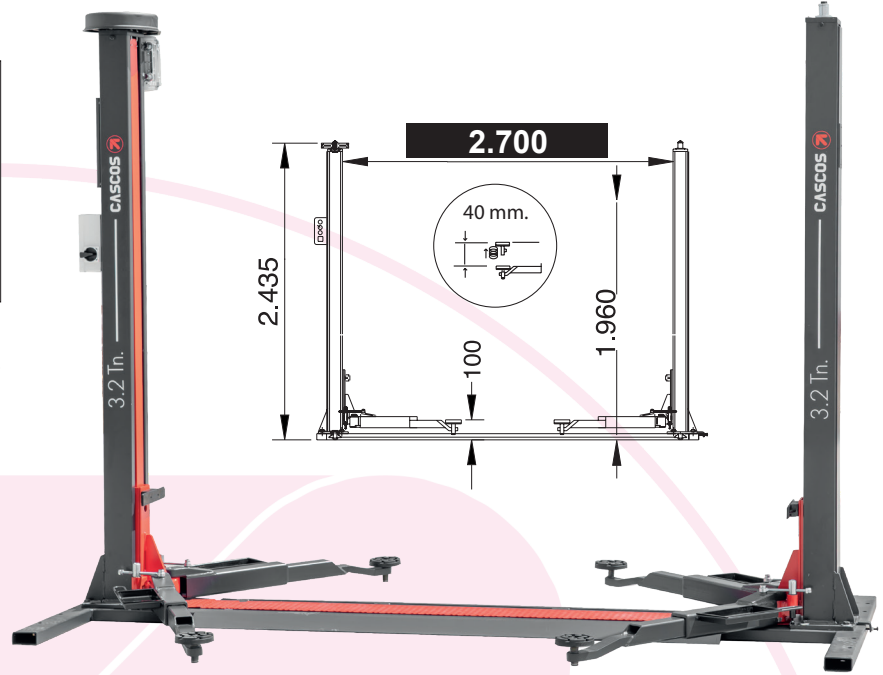

CASCOS

LIFTING PROFESSIONALS

2 POST LIFTS

C3.2

Ref.				
13120E	3.200 Kg.	580 Kg.	400/230V - 3.7kW	45"

RELIABLE **SOLID** **NON DEFORMABLE**

SlenderTec™
Super Strength Column Made in Germany

Ours special profiles **SlenderTec™** Super Strength Column Made in Germany allows us to manufacture extremely **resistant** and **less bulky posts**.

Reversibility

✓ Exclusive details

Our locking mechanism, via spindle as opposed to the cog style, allows for far **greater choice of positioning for the operator**.

Maximum reliability, mechanical and electrical.

Maximum load APPROVED

In any position!

CASCOS lifts, against the others from our main competitors, can lift the **maximum load at:**

- Any opening angle..
- Arm extension..

Chain driver transmission **integrated on the solid base**